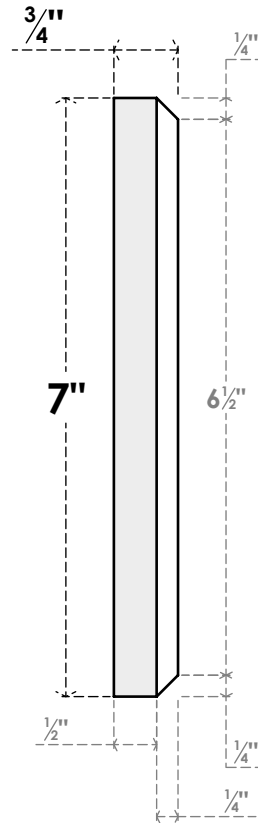

ROSP070X070X075SDG07

7"W X 7"H X 3/4"P STANDARD SEDGWICK STAR ROSETTE WITH BEVELED EDGE, ARCHITECTURAL GRADE PVC

FRONT

SIDE

EKENA MILLWORK
2300 WEST MAIN ST.
CLARKSVILLE, TX 75426
TOLL FREE: 866-607-0453
WWW.EKENAMILLWORK.COM

NOTES

1. INSTALLATION TO BE COMPLETED IN ACCORDANCE WITH MANUFACTURER'S SPECIFICATIONS.
2. DRAWING MAY NOT BE TO SCALE
3. THIS DRAWING IS INTENDED FOR DESIGN AND PLANNING PURPOSES ONLY.
4. ALL INFORMATION CONTAINED HEREIN WAS CURRENT AT THE TIME OF DEVELOPMENT BUT MUST BE REVIEWED AND APPROVED BY THE PRODUCT MANUFACTURER TO BE CONSIDERED ACCURATE.
5. ARCHITECTURAL GRADE PVC PRODUCTS ARE MADE FROM EXPANDED CELLULAR PVC AND COME NATURALLY WHITE BUT MAY BE PAINTED