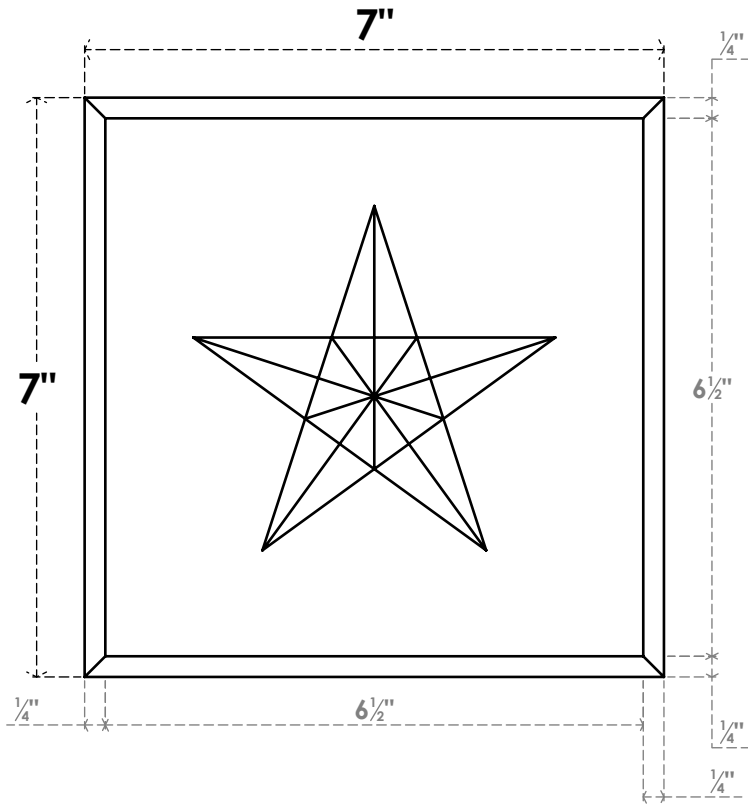

ROSP070X070X075SDG07

7"W X 7"H X 3/4"P STANDARD SEDGWICK STAR ROSETTE WITH BEVELED EDGE, ARCHITECTURAL GRADE PVC

FRONT

SIDE

EKENA MILLWORK
2300 WEST MAIN ST.
CLARKSVILLE, TX 75426
TOLL FREE: 866-607-0453
WWW.EKENAMILLWORK.COM